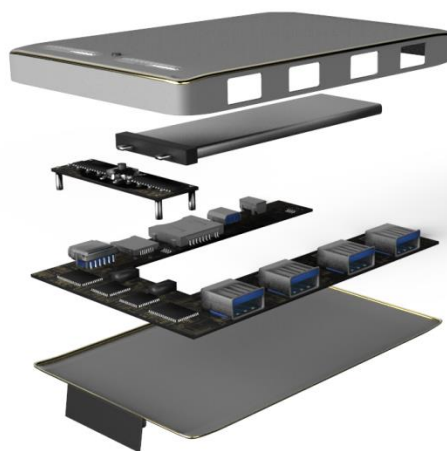

SPACEDOCK

MOBILE EXPANDER

Designed by

THESIS

What is it?

Spacedock is your essential add-on to your ultraportable laptop and mobile phone. Spacedock has one USB type-C port for input power and connectivity, and gives four high-speed USB3.1 type-A ports, a micro-SD and SDXC card reader, one mini DisplayPort (mDP 1.2 video output, up to 4K display resolution), one micro-HDMI type D port. It makes your brand-new ultraportable laptop compatible with all your other media devices.

It's a connectivity hub. It's a power-bank. It's a data-bank.

Spacedock has a built-in 2600mAh lithium ion battery as a power bank to charge any smartphone, the USB-C port also acts as an OTG databank for your smartphone with on-board 512Gb of memory storage. The one-button back-up clones any plugged-in thumb drive or SD card. Plug your power cord into the on-board USB-C port. the smart power-path design allows your laptop and mobile devices to be charged at the same time through any of the USB3.1 type-A ports. The lightweight and compact spacedock is designed with an aluminium alloy body for rugged durability, slipping into your bag or pocket effortlessly so you can take it anywhere.