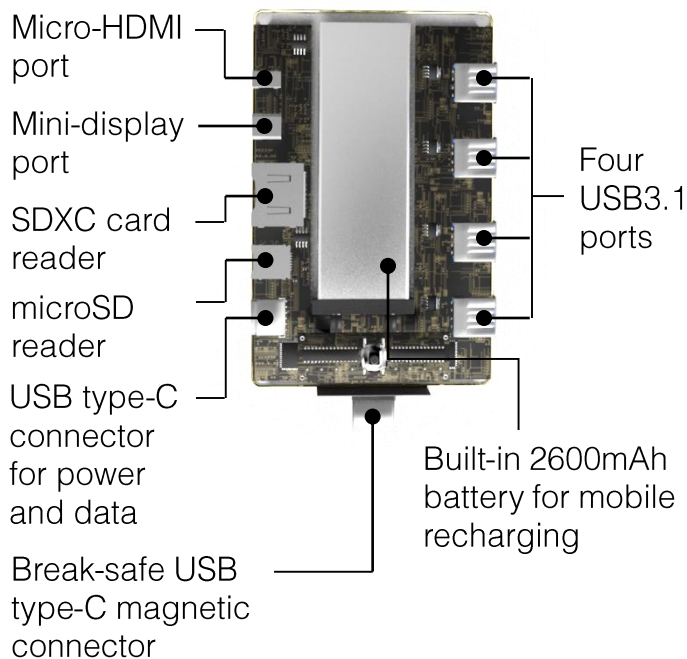

SPACEDOCK

MOBILE EXPANDER

Designed by

THESIS

What is it?

Spacedock is your essential add-on to your ultraportable laptop and mobile phone. Spacedock has one USB type-C port for input power and connectivity, and gives four high-speed USB3.1 type-A ports, a micro-SD and SDXC card reader, one mini DisplayPort (mDP 1.2 video output, up to 4K display resolution), one micro-HDMI type D port. It makes your brand-new ultraportable laptop compatible with all your other media devices.

It's a connectivity hub. It's a power-bank. It's a data-bank.

Spacedock has a built-in 2600mAh lithium ion battery as a power bank to charge any smartphone, the USB-C port also acts as an OTG databank for your smartphone with on-board 512Gb of memory storage. The one-button back-up clones any plugged-in thumb drive or SD card. Plug your power cord into the on-board USB-C port. the smart power-path design allows your laptop and mobile devices to be charged at the same time through any of the USB3.1 type-A ports. The lightweight and compact spacedock is designed with an aluminium alloy body for rugged durability, slipping into your bag or pocket effortlessly so you can take it anywhere.